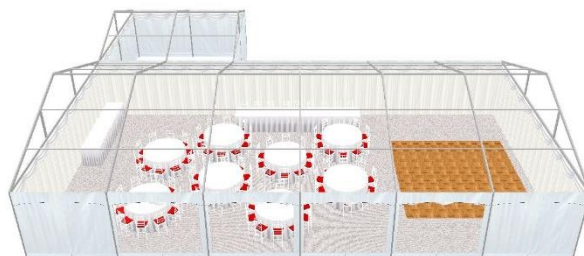

GRICE FOSTER

MARQUEE HIRE

Ready to Go! Up to 80 Guests - All Inclusive

MARQUEE

- 9m x 18m Framed Marquee with white walling
- Ivory pleated Linings and Swags
- Panoramic windows
- Fitted carpet flooring, grey as standard

MARQUEE ACCESSORIES

- Chandelier lighting
- 6m x 6m Catering area c/w flooring, lighting
- Additional cables & routing for electrical equipment

FURNITURE

- 16x16 Varnished Dance floor
- 7 x 5ft 6 round tables seating 10
- 80 limewash chivari chairs
- 3 trestles tables for top table
- 2 Trestle tables for food and service

PACKAGE TOTAL: £2,900.00

All prices are subject to VAT and delivery

BESPOKE OPTIONS

- Black starlite cloth over dance floor.
- Fairy lights.
- Staging.
- Entrance pagoda.
- Marquee heating.
- Toilets
- Generator

Refer to the Bespoke Options Menu for further guidance.

**Example: 9 x 18m with dance floor
and catering area**

Estimates are subject to a site survey.

Prices are subject to change

All estimations are valid for 30 days and subject to availability at the time of booking.

A 20% 'Initial Non-Refundable Booking Deposit' is required to reserve your chosen package. A further 30% deposit will become due at a later pre-determined date (this date will depend on the time span between you booking and event date) and the final balance will become due for payment 4 weeks before delivery and installation. A booking that is made within 60 days of the due date will be subject to a 50% as 'Initial Booking Deposit' and the final balance will become due the month prior to the delivery and installation. Bookings made with 30 days of the event will be subject to a charge of 100% of the package fee.

Please do not hesitate to contact us if you have any further queries.