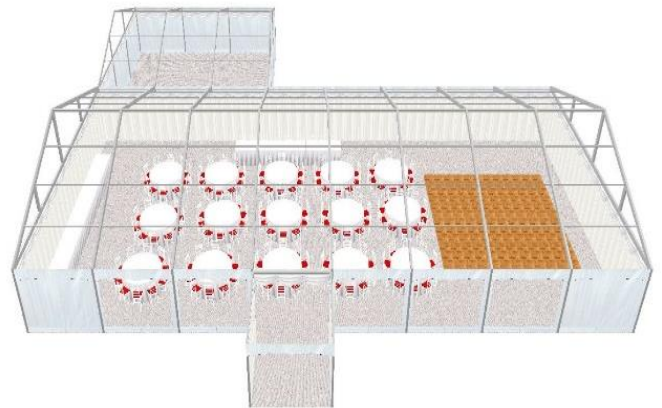

MARQUEE ACCESSORIES

- Chandelier lighting
- Catering area c/w flooring, lighting
- Additional cables & routing for electrical equipment

FURNITURE (If required)

- Varnished dance floor
- Round tables
- Limewash chivari chairs
- Trestle tables for top table
- Trestle tables for food and service

Example: Marquee with dance floor & catering area

Estimates are subject to a site survey.

Prices are subject to change

All estimations are valid for 30 days and subject to availability at the time of booking.