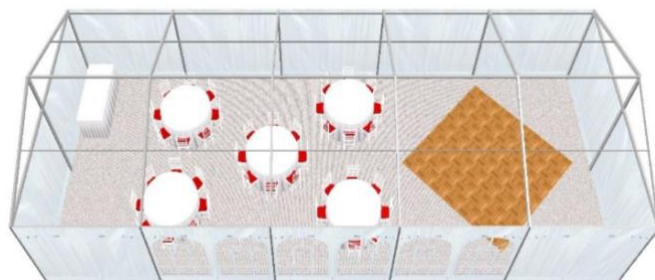

GRICE FOSTER

MARQUEE HIRE

Ready to Go! - 40-50 Guests

Party Package - All Inclusive

MARQUEE

- 6m x 15m Framed Marquee with white walling
- Windows
- Fitted carpet flooring, grey as standard

MARQUEE ACCESSORIES

- Festoon lighting

FURNITURE

- 12 x 12ft Varnished Dance floor
- 5 x 5ft round tables seating 8
- 40 x White plastic bistro chairs
- 1 trestle table for food and service

PACKAGE TOTAL: £1,200.00

All prices are subject to VAT and delivery

BESPOKE OPTIONS

- Black starlite cloth over dance floor.
- Ivory pleated linings and swags
- Catering area
- Staging.
- Entrance pagoda
- Marquee heating
- Toilets
- Generator

Refer to the Bespoke Options Menu for further guidance.

Example: 6m x 15m with dance floor

Estimates are subject to a site survey.

Prices are subject to change

All estimations are valid for 30 days and subject to availability at the time of booking.

A 20% 'Initial Non-Refundable Booking Deposit' is required to reserve your chosen package. A further 30% deposit will become due at a later pre-determined date (this date will depend on the time span between you booking and event date) and the final balance will become due for payment 4 weeks before delivery and installation. A booking that is made within 60 days of the due date will be subject to a 50% as 'Initial Booking Deposit' and the final balance will become due the month prior to the delivery and installation. Bookings made with 30 days of the event will be subject to a charge of 100% of the package fee.

Please do not hesitate to contact us if you have any further queries.